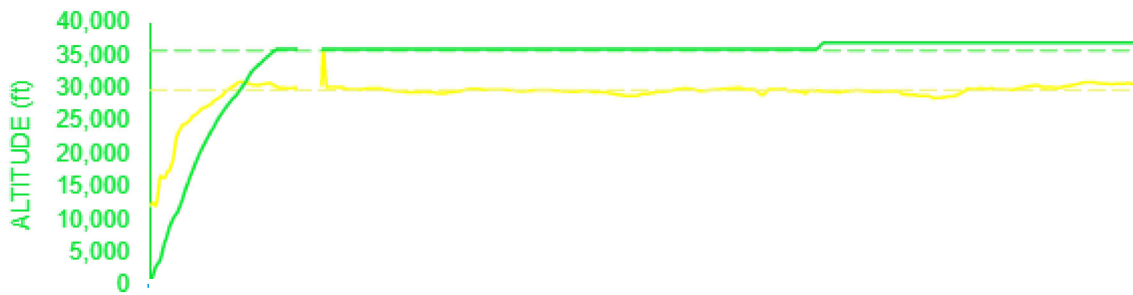

Replay Mode Play Speed 10x Loop Off

Show: Filed Altitude Filed Speed

[Upgrade to an Enterprise Account for high-resolution satellite imagery, full screen maps, and no ads](#)